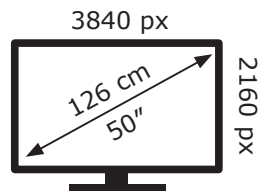

# ENERG

LG Electronics

50UN74003LB

**85** kWh/1000h

ABCDEF**G**

**102** kWh/1000h

2019/2013